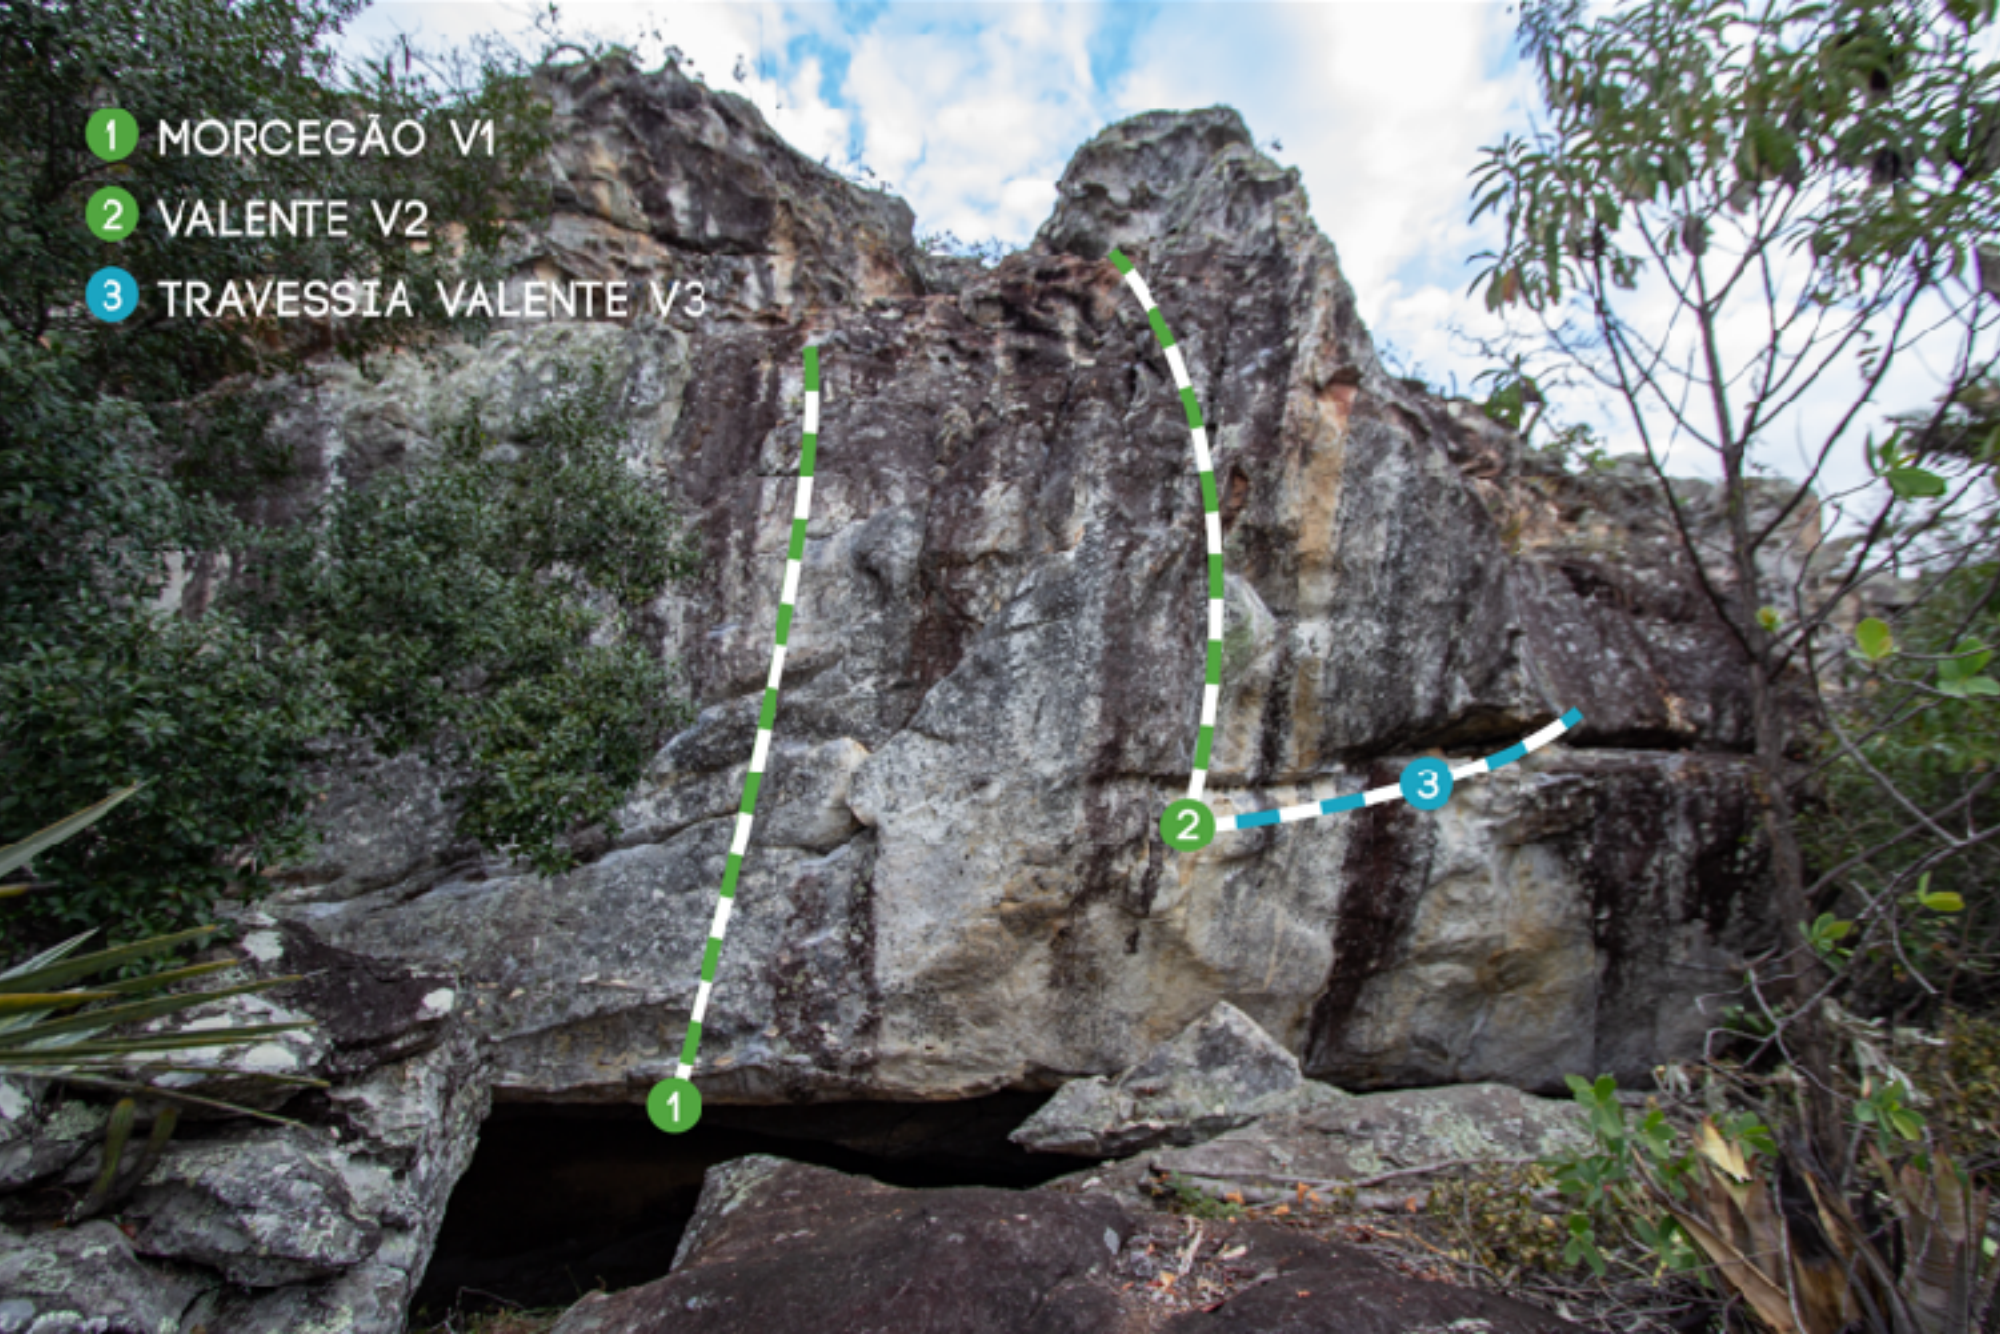

2 JOÃO V3

1

2

- 1 OPRESSOR V4
- 2 COMPRESSOR V5

A photograph of a large, layered rock formation with two climbing routes marked. Route 1 is a green and white dashed line starting from a green circle labeled '1' at the bottom center and going up to the top left. Route 2 is a blue and white dashed line starting from a blue circle labeled '2' at the bottom right and going up to the top right. The background shows trees and a clear sky.

1 MORCEGÃO V1

2 VALENTE V2

3 TRAVESSIA VALENTE V3

1

2

3

- 1 TINY V0
- 2 ESPELEOLOGIA V6
- P PROJETO
- 3 GEOTRAVISSIA V6

1 POP IT V1  
2 ILUSÃO V4